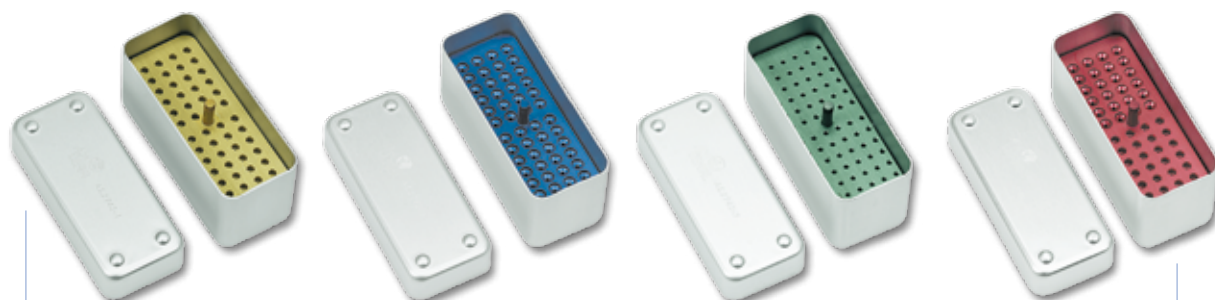

Aluminium endodontic MIDI boxes, complete with lid - dimensions mm. 125 x 105 x 54

AL2741-1

AL2741-2

Dove nasce un sorriso...
Where smile rises...

Contenitori per Endodonzia

Endodontic Boxes

AL2742-1

AL2742-2